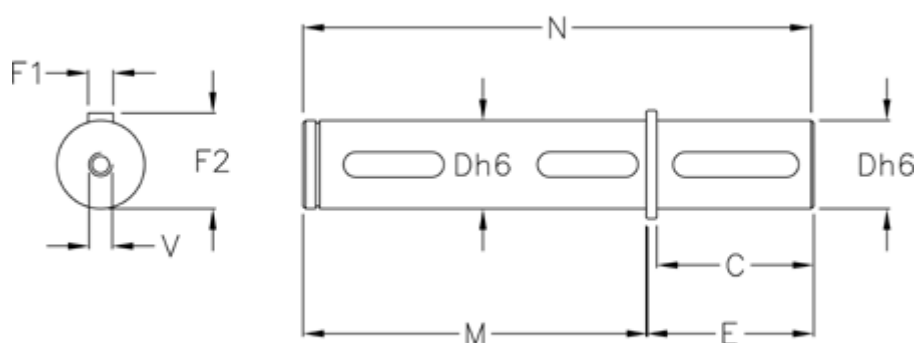

Data Sheet

Article number: 392907201

Description: Single outputshaft for VF 72

Measures

C = 60
D = 28
E = 70
F1 = 8
F2 = 31.0
M = 126
N = 196
V = M8x20